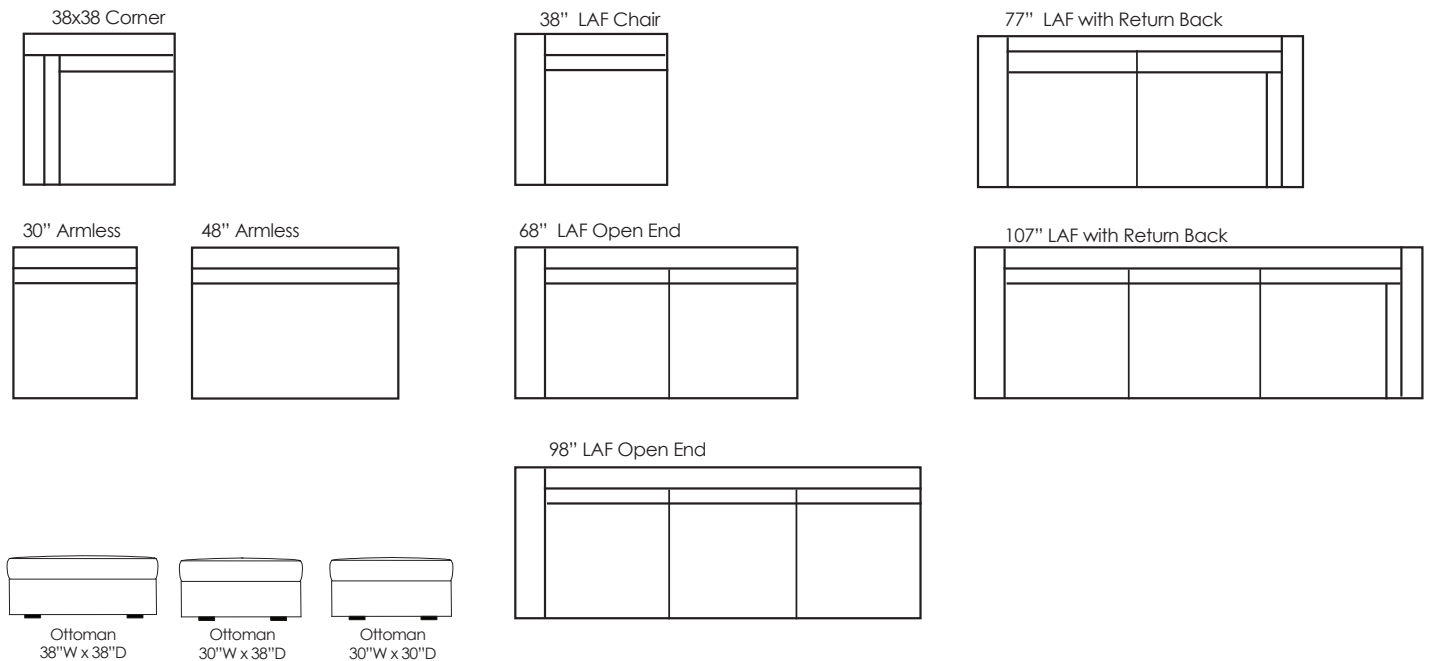

LANCASTER

CUSTOM CRAFTED UPHOLSTERY

Six Piece Sectional
144W x 106

DONOVAN 8480

D38 H27/31
AH 27 SH18 SD23.5

Donovan Sectional available upholstered or slipcovered • Standard with recessed hidden legs
Toss Pillows Sold Separately • Call for Pricing and Yardage Estimates •

DONOVAN CORNER UNIT & FULL BACK SECTIONALS